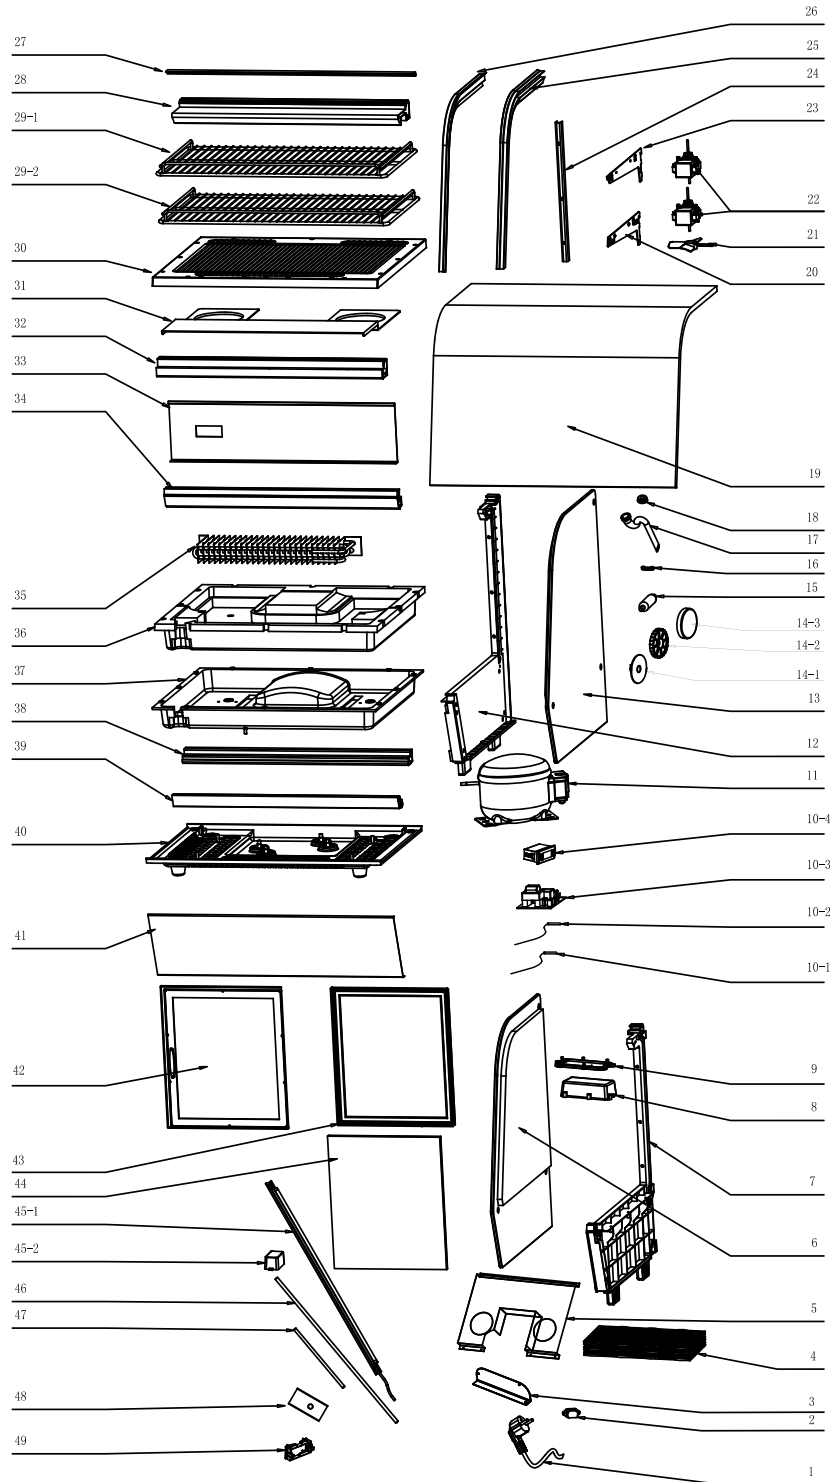

Parts Breakdown

Model RS-CN-0120-E 27156

Parts Breakdown

Model RS-CN-0120-E 27156

Item No.	Description	Position	Item No.	Description	Position	Item No.	Description	Position
68511	Power Cord for 27156	1	30744	Water Pipe for 27156	17	30762	Front Middle Pillar for 27156	34
70860	Socket for 27156	2	30613	Motor Fixed Ring for 27156	18	30763	Evaporator for 27156	35
68510	Fixed Board of PCB Box for 27156	3	30746	Front Curved Glass for 27156	19	30764	Foam Base of Evaporator for 27156	36
30734	Condenser for 27156	4	30747	Left Shelf Bracket for 27156	20	30765	Plastic Base for Foam for 27156	37
68508	Condenser Cushion for 27156	5	30748	Fan Blade for 27156	21	30766	Rear Bottom Pillar for 27156	38
30735	Left Glass for 27156	6	30749	Motor Fan for 27156	22	30767	Front Bottom Pillar for 27156	39
30736	Left Panel for 27156	7	30750	Right Shelf Bracket for 27156	23	30768	Bottom Base of Compressor for 27156	40
60137	Controller Box for 27156	8	30751	Pillar for Bracket for 27156	24	30769	Front Frame for 27156	41
60136	Controller Panel for 27156	9	30797	Left Seal for 27156	25	30771	Inner Door Frame for 27156	42
30737	Digital Controller for 27156	10	30798	Right Seal for 27156	26	30770	Outer Door Frame for 27156	43
30738	Compressor for 27156	11	30754	Decorative Board for 27156	27	30772	Door Glass for 27156	44
30739	Right Panel for 27156	12	30755	Top Panel for 27156	28	30773	LED Light for 27156	45-1
30740	Right Glass for 27156	13	30756	Shelf 1 for 27156	29-1	30774	LED Power for 27156	45-2
79314	Decoration Nut Gasket for 27156	14-1	30757	Shelf 2 for 27156	29-2	68475	Connected Tube for 27156	46
79313	Nut Gasket for 27156	14-2	30758	Vent Tray for 27156	30	30742	Accumulator for 27156	47
79312	Nut Decoration for 27156	14-3	30759	Evaporator Protect Board for 27156	31	79662	Metal Base of Fan Motor for 27156	48
30624	Dry Filter for 27156	15	30760	Rear Middle Pillar for 27156	32	60125	Digital Controller Holder for 27156	49
30617	Wire Board for 27156	16	30761	Rear Base Panel for 27156	33			